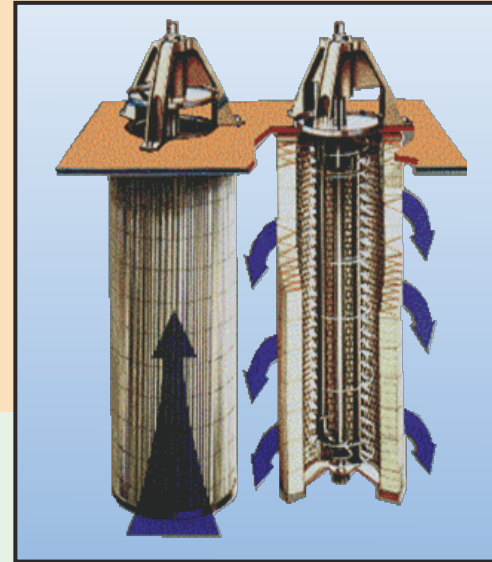

FAST COLOUR CHANGE GUN

SIMPLE, EASY & EFFICIENT

Mitsuba's OXY SERIES Cartridge Filter recovery unit ensures 100% powder recovery. It has unique Rotating Wing Cartridge Cleaning mechanism which gives a thorough & even cleaning to your cartridges.

Filter Cartridges - made from melt blown micro fleece ensures extended service life, much reduced pressure loss and as a result outstanding economy.

SCOPE OF SUPPLY FOR LAB SPRAY GUN

- 100KV Integrated Moulded Corona Gun
- 100gms Sampling Cup
- Electro pneumatic control panel having Smart Tracker Peak Performance Monitor & suitable for Corona & Tribo Guns
- Flat spray muzzle and nozzle & Metallic Muzzle
- All accessories for startup