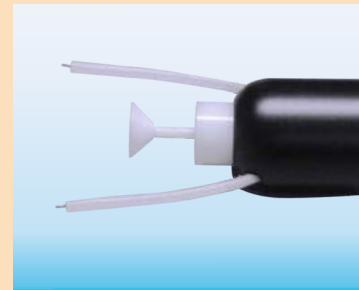

METALLIC MUZZLE

MITSUBA
SYSTEMS (INDIA) LLP

34/H, Laxmi Ind. Estate, New Link Rd, Andheri (W),
Mumbai 400 053. INDIA.
Tel. : 91-22-2631 8633 /6692 4151/52/53. Fax: 91-22-66924154
Email: sales@powdergun.com
Website: <http://www.powdergun.com>